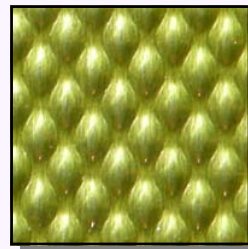

### COLOUR FUSION

Delivery approx. 5 - 7 weeks

*These colours can be applied to any pattern from Plain Textured, Metalart & Impressions Ranges (pattern displayed is "Illusions" from the Metalart Range)*

Sub Zero

Cosmic

Jellybean

Neon

Vapour

Comet

### Examples of Colour Fusions

*Please contact Tata Steel to view the all the colours available in this range*