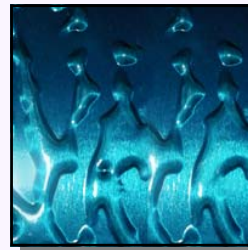

Examples of Colour Fusions

Please contact Tata Steel to view the all the colours available in this range