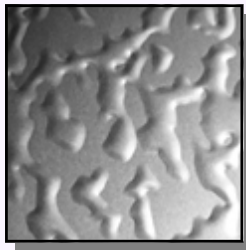

Examples of Colour Fusions

Please contact Tata Steel to view the all the colours available in this range